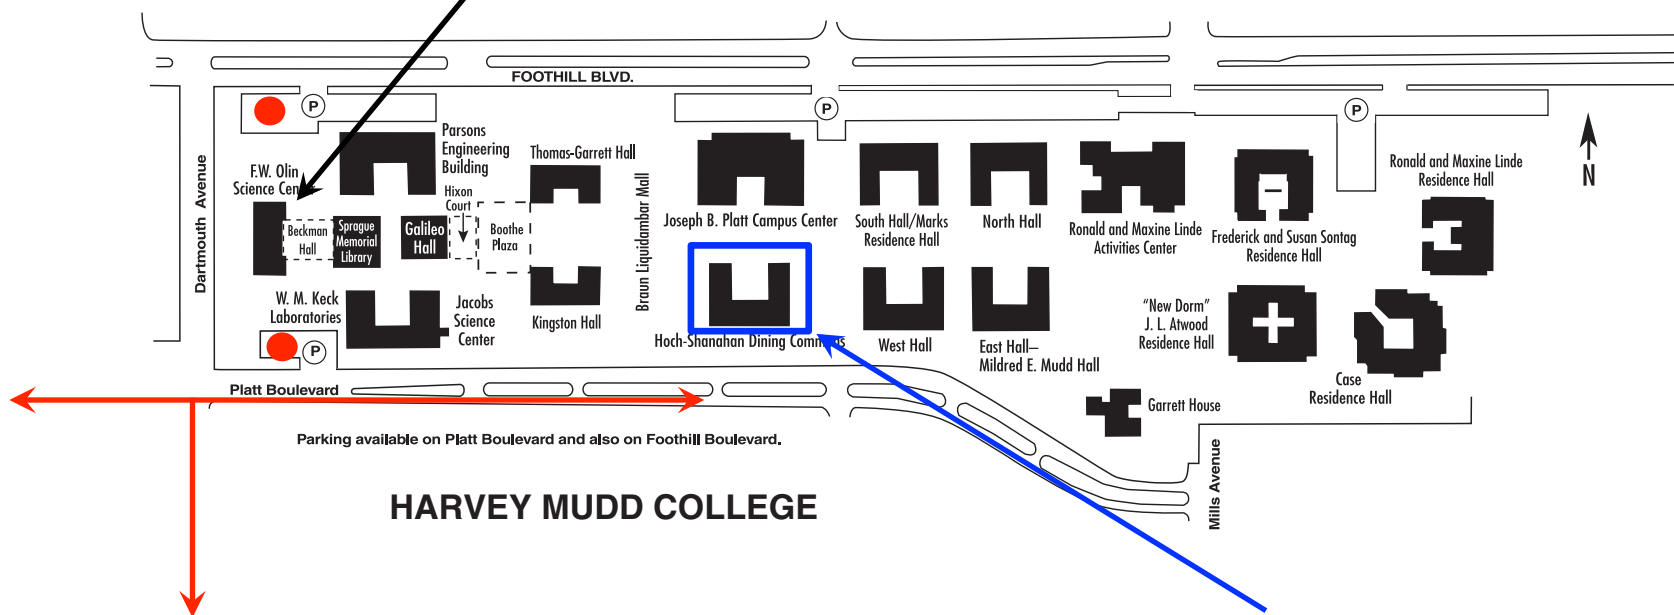

# Information for the MyCS workshop, July 11-15, 2011

The **Olin Science Center** is at 1250 N Dartmouth Ave.,  
Claremont, CA 91711

The CS office is Olin 1258.

**Parking** is free and available in the lots north and south of the Olin Science center (red circles), along Dartmouth Ave. south of Platt, and on Platt Blvd. both east and west of Dartmouth (red lines).

**Meals** are provided and will be held in the Hoch-Shanahan dining hall, outlined in blue. (Breakfast is 8:20-8:55am.)

Directions are available from <http://www.hmc.edu/campusmap/map20051005.pdf>